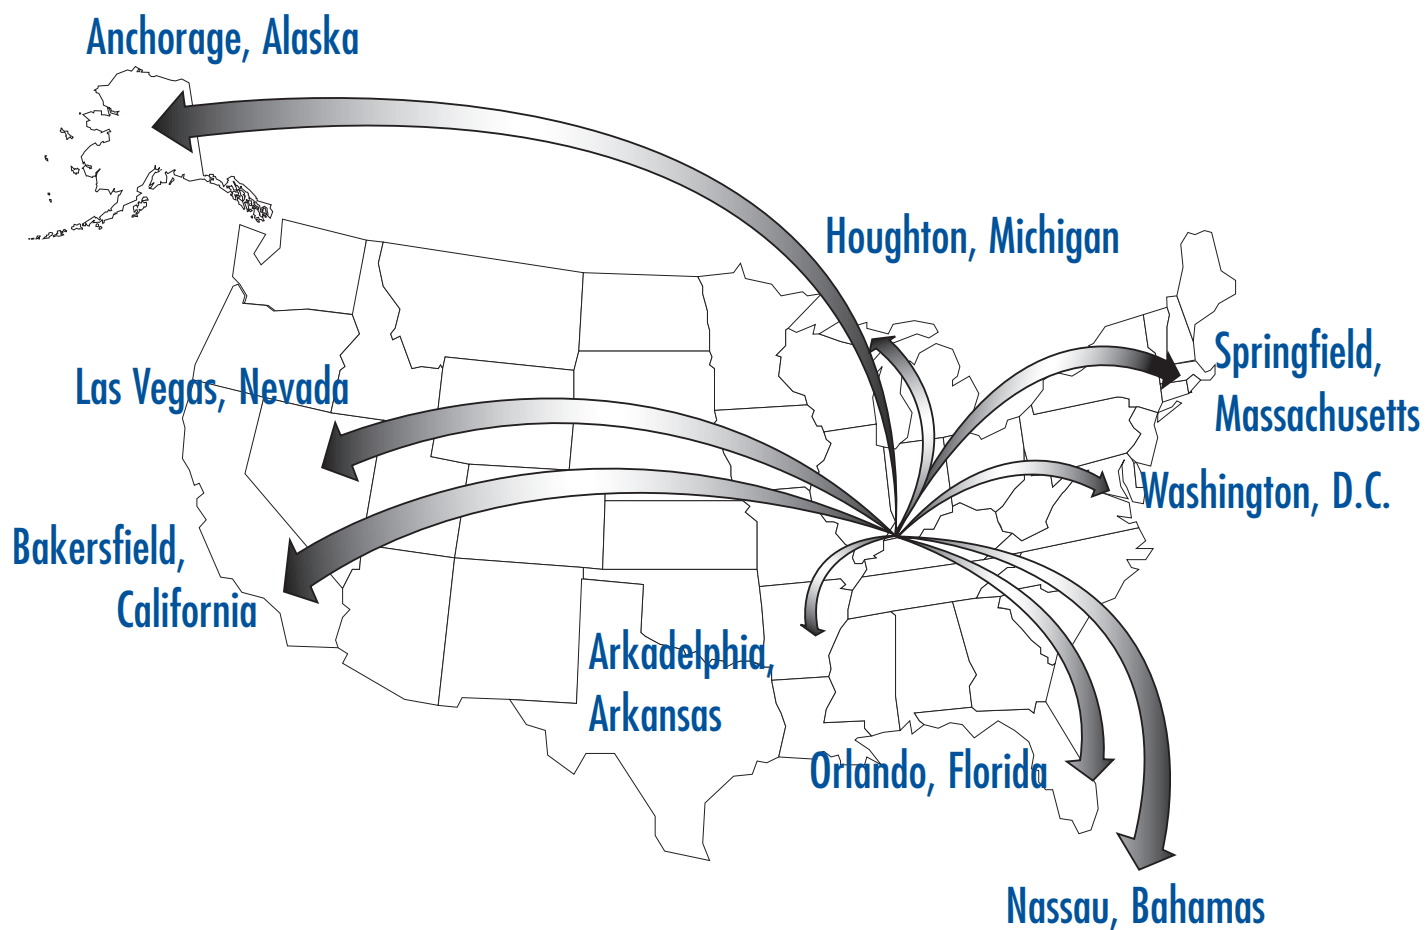

ACROSS THE NATION

men's basketball

Screaming Eagles fly around the USA and beyond

The University of Southern Indiana men's basketball teams have traveled the continental United States and beyond since 1990. USI has played regular-season games, regular-season tournaments, and post-season contests in Alaska, Arkansas, the Bahamas, California, Florida, Illinois, Indiana, Kentucky, Massachusetts, Maryland, Michigan, Missouri, Nevada, Ohio, Tennessee, and Wisconsin.

USI has played in the prestigious Division II Tip-Off Classic at Disney's Wide World of Sports in Orlando, Florida, three times. The Eagles have played in the High Desert Classic in Las Vegas, Nevada, four times.

In November 2006, the Screaming Eagles will return to the Milk House at Disney's Wide World of Sports Complex in Orlando, Florida, to compete in the Disney Division II Tip-off Classic for the second straight season.