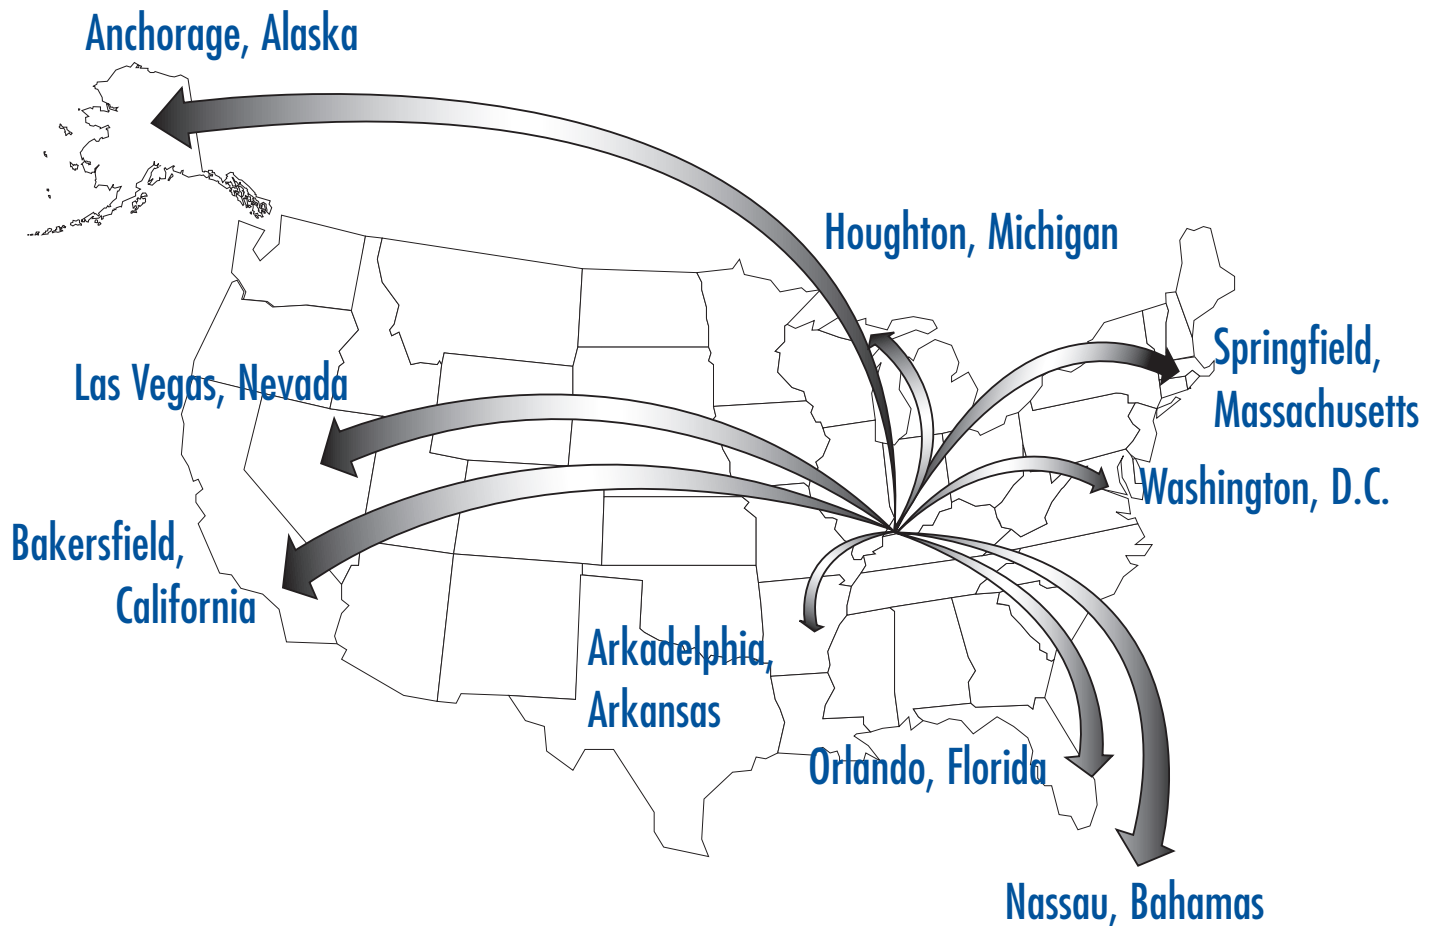

men's basketball

ACROSS THE NATION

Screaming Eagles fly around the USA and beyond

The University of Southern Indiana men's basketball teams have traveled the continental United States and beyond since 1990. USI has played regular-season games, regular-season tournaments, and post-season contests in Alaska, Arkansas, the Bahamas, California, Florida, Illinois, Indiana, Kentucky, Massachusetts, Maryland, Michigan, Missouri, Nevada, Ohio, Tennessee, and Wisconsin.

USI has played in the prestigious Division II Tip-Off Classic at Disney's Wide World of Sports in Orlando, Florida, four times. The Eagles also have played in the High Desert Classic in Las Vegas, Nevada, four times.

In November 2005, the Screaming Eagles became the first team to win the Disney Division II Tip-Off Classic for a second time. Last year, they became the first team to win the tournament in back-to-back seasons.