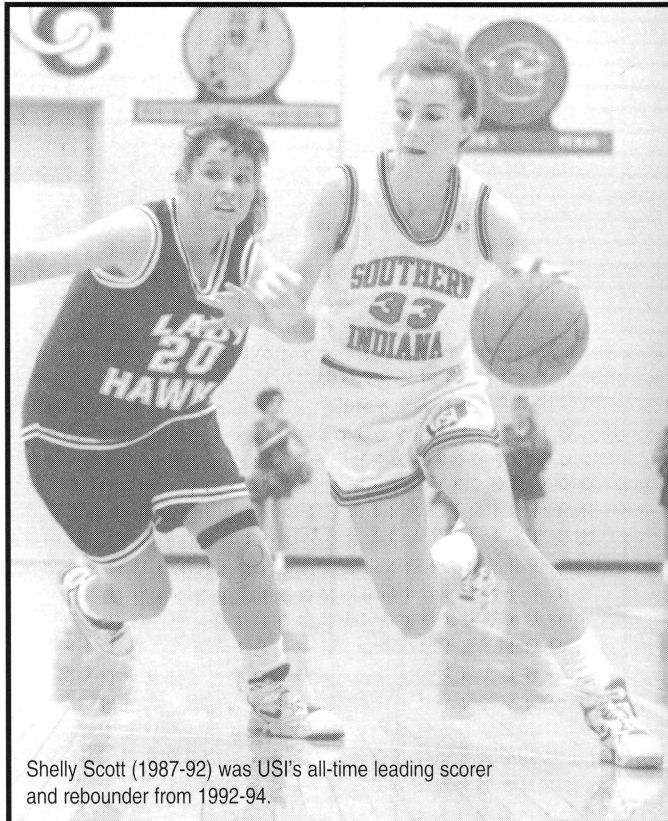

*IAIAW District Tournament
!!IAIAW State Tournament

1980-81 Record: 14-11

USI...OPPONENTS

56 ...Bellarmine	69
57 ...ST. JOSEPH'S	67
75 ...SOUTHEAST MISSOURI ..	86
77 ...ANDERSON	40
89 ...IU-SOUTHEAST	62
84 ...EVANSVILLE	60
68 ...Oakland City	65
57 ...IUPU Indianapolis	52
77 ...DePauw.....	49
59 ...INDIANAPOLIS	57
84 ...Evansville	51
77 ...Franklin	68 (OT)
50 ...Indianapolis	55
81 ...OAKLAND CITY	61
47 ...BUTLER	56
65 ...Kentucky Wesleyan...	83
97 ...DEPAUW	43
61 ...Vincennes	62
74 ...HANOVER	65

67 ...Valparaiso	58
56 ...EASTERN ILLINOIS.....	58
63 ...KENTUCKY WESLEYAN ..	77
71 ...Franklin	64
55 ...Indianapolis	62
62 ...Butler.....	82

1981-82 Record: 7-17

USI...OPPONENTS

52 ...SIU-EDWARDSVILLE ..	75
55 ...IU-Southeast	60
84 ...VALPARAISO	70
72 ...Oakland City	69
49 ...Butler.....	83
46 ...#Mankato State.....	67

1982-83 Record: 4-24

USI...OPPONENTS

51 ...MISSOURI-ST. LOUIS...86	
51 ...Oakland City	69
76 ...IU-Southeast	80
57 ...Vincennes	66
50 ...#Franklin	48
74 ...#IU-Southeast	67
34 ...Northern Kentucky	73
61 ...Lewis	82
61 ...IU-SOUTHEAST	65
61 ...VINCENNES	85
62 ...IUPU Indianapolis	78
72 ...ST. JOSEPH'S	68
46 ...SOUTHEAST MISSOURI ..	77

Shelly Scott (1987-92) was USI's all-time leading scorer and rebounder from 1992-94.

63 ...#Lewis	93
80 ...OAKLAND CITY.....	60
71 ...NORTHERN KENTUCKY ..	83
94 ...IU-SOUTHEAST	59
39 ...St. Joseph's.....	40
65 ...IUPU INDIANAPOLIS...	62
53 ...Eastern Illinois.....	91
58 ...FRANKLIN	55
61 ...INDIANAPOLIS	57
69 ...Evansville	73
67 ...KENTUCKY WESLEYAN ..	93
72 ...Kentucky Wesleyan...	104
76 ...EVANSVILLE	81
64 ...BELLARMINE	76
65 ...Southeast Missouri ..	97
51 ...SIU-Edwardsville.....	66
53 ...Indianapolis	80
63 ...*IU-Southeast.....	69

#Wisconsin-Milwaukee Tournament
*IAIAW District Tournament

55 ...SIU-EDWARDSVILLE ..	71
51 ...BELLARMINE	76
55 ...Evansville	73
44 ...BUTLER	102
52 ...ST. LOUIS	68
58 ...OAKLAND CITY	67
49 ...Indianapolis	81
51 ...Kentucky Wesleyan...	71
55 ...Bellarmine	97
60 ...IUPU INDIANAPOLIS...	58
56 ...St. Louis	67
56 ...SIU-Edwardsville.....	83
66 ...KENTUCKY WESLEYAN...	73
92 ...*Evansville	110
64 ...Indianapolis	105

#Franklin Tournament
*Evansville Tournament