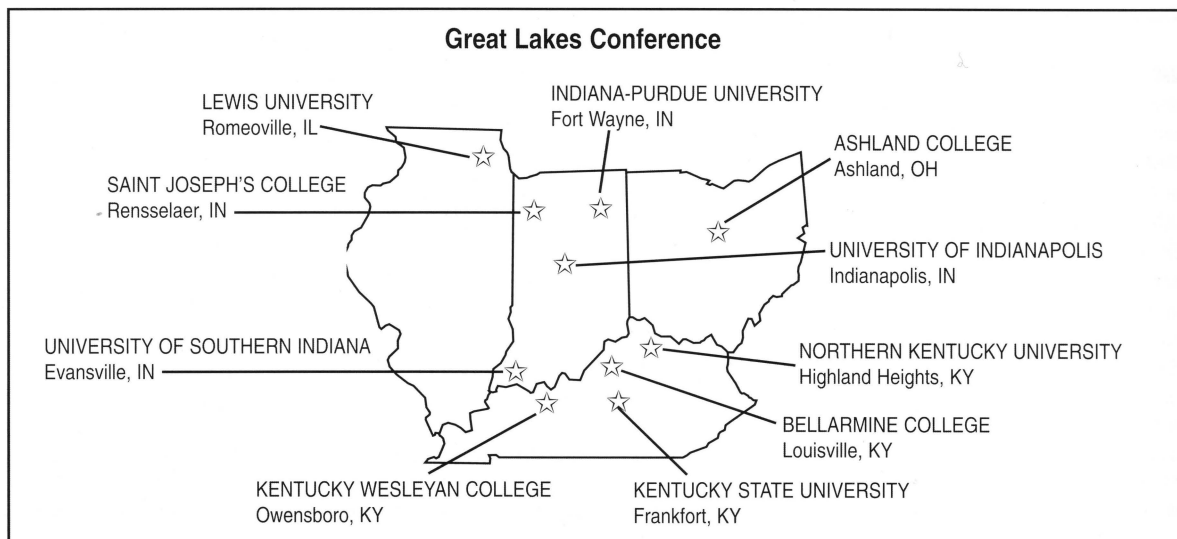

Great Lakes Valley Conference

1993-94 Final Women's Basketball Results

	GLVC	.PCT	OVERALL	.PCT	HOME	AWAY	NUET.	STREAK
Bellarmine	15-3	.833	25-6	.806	12-1	8-3	2-0	L-1
Northern Kentucky	13-5	.722	20-7	.740	12-2	7-6	0-0	L-1
SOUTHERN INDIANA	12-6	.667	17-10	.629	7-4	8-5	2-1	W-1
Ashland	11-7	.611	18-9	.667	8-4	9-5	1-0	W-3
St. Joseph's	10-8	.556	16-11	.592	10-4	6-5	0-2	L-2
Indiana/Purdue Ft. Wayne	10-8	.556	17-10	.629	10-4	6-4	1-2	W-2
Indianapolis	9-9	.500	14-13	.518	8-4	5-7	1-2	L-1
Lewis	5-13	.277	12-15	.444	9-6	2-9	1-0	L-3
Kentucky Wesleyan	5-13	.277	9-17	.346	7-6	2-11	0-0	L-2
Kentucky State	0-18	.000	3-24	.111	2-11	0-13	1-0	L-12