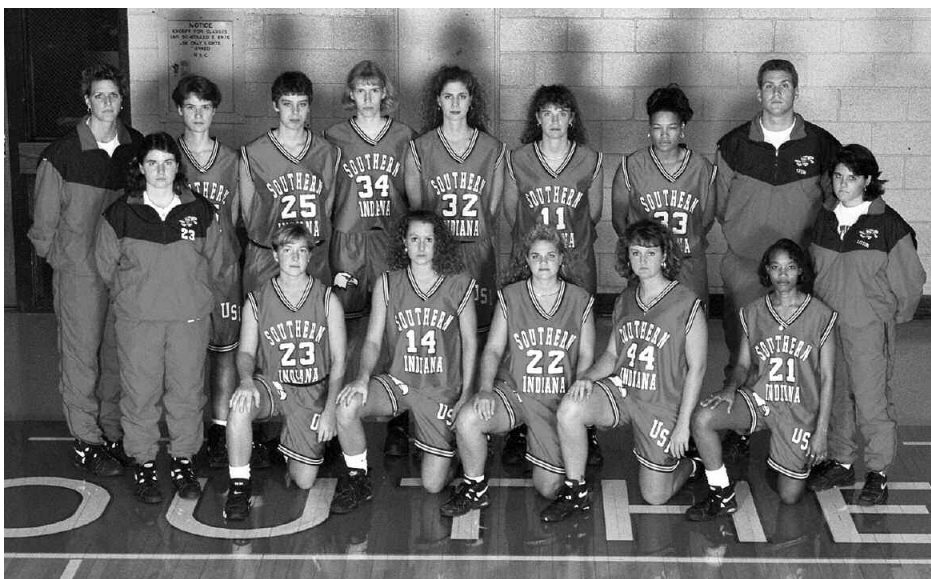

All-IAIAW State

Holly Billings—1981 All-State Tournament Team
Lisa Krieg—1982 All-State Tournament Team

State Awards

Holly Billings—1981 Eleanor St. John Award
(presented to the top seven female athletes in Indiana)

NCAA Division II Player of the Year

LeAnn Freeland—1995
(College Sports Magazine)

Daktronics All-Region

Elizabeth Prewett—2001 (First Team)
Jessica Stuckman—2002 (First Team)
Africa Sherrod—2003 (First Team)

Great Lakes Region

All-Tournament Selections

Eileen Weber—1997
LeAnn Freeland—1997 (MVP)
Jasmine Moore—2001, 2002
Elizabeth Prewett—2001 (MVP)
Jessica Stuckman—2002

GLVC Players of the Year

Kathy Lauck—1994
LeAnn Freeland—1995, 1997
Eileen Weber—1998

GLVC Newcomers/Freshman of the Year

Eileen Weber—1995
Jessica Stuckman—2001

GLVC All-Tournament Selections

Jessica Stuckman—2001 (MVP), 2002 (MVP)
Elizabeth Prewett—2001
Jasmine Moore—2002
Shajuan Lindsey—2004

GLVC Players of the Week

Connie VanMeter—1984
Kim Pearson—1988
Shelly Scott—1988-89 (twice)
Kathy Lauck—1992, 1994 (twice)
Glenna Bower—1992
Missy Hart—1995
LeAnn Freeland—1995 (three times), 1996 (five times), 1997 (six times)
Eileen Weber—1995, 1996, 1997
Karrie Hochgesang—2000
Nicole McDaniel—2000
Jessica Stuckman—2001, 2002 (twice)
Elizabeth Prewett—2001
Casey Hughes—2001
Natalie Glaser—2001
Continued on page 43...

The University of Southern Indiana women's basketball team was 22-5 overall, 14-4 GLVC, as it captured its first GLVC title and made its first-ever trip to the NCAA II Tournament in 1994-95. Two players on the 1994-95 squad—LeAnn Freeland and Eileen Weber—went on to earn All-America and GLVC Player of the Year honors during their careers. Freeland was the College Sports National Player of the Year in 1995.