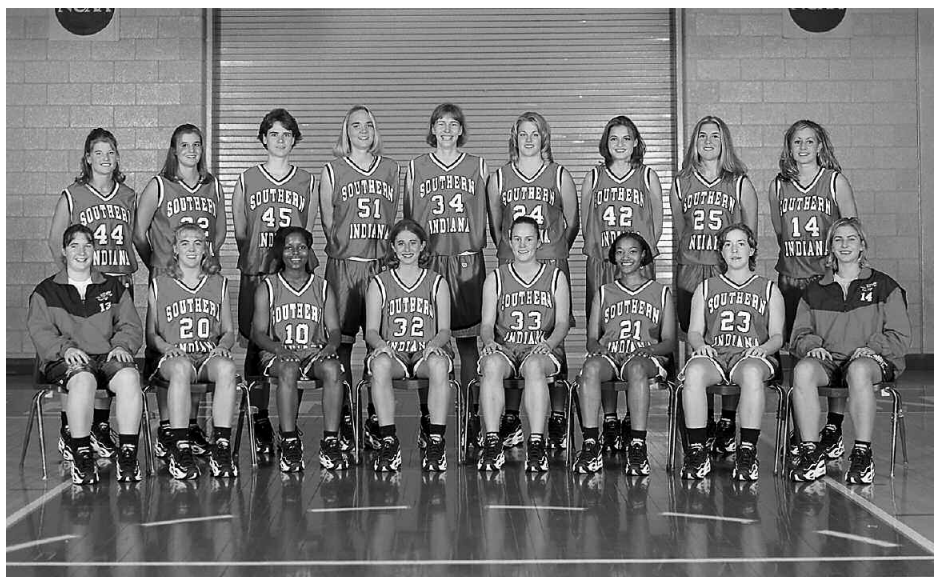

Merrimack	0-1
Michigan Tech	4-3
Middle Tennessee St.	0-2
Minnesota-Duluth	1-0
Missouri-Kansas City	1-2
Missouri S&T (formerly UM-Rolla)	0-6
Missouri-St. Louis	21-10
Missouri Southern State	0-1
Mount Olive	0-0
Murray State	1-4
Nebraska-Kearney	0-1
Nebraska-Omaha	1-0
North Alabama	1-0
North Dakota	0-1
Northern Colorado	1-0
Northern Kentucky	17-32
Northern Michigan	4-1
Northwest Missouri State	1-0
Northwood	2-1
Oakland	1-1
Oakland City	24-11
Pikeville	0-1
Pittsburg State	1-0
Puerto Rico-Mayaguez	1-0
Purdue-Calumet	2-0
Quincy	16-14
Robert Morris (Chicago)	1-0

Rockhurst	5-0
Saginaw Valley State	0-0
Scranton	1-0
School of the Ozarks	0-1
South Dakota State	0-1
Southeast Missouri	1-11
SIU Carbondale	4-2
SIU Edwardsville	24-22
St. Ambrose	1-0
St. Francis	1-0
St. Joseph's	27-23
St. Louis	2-4
St. Mary's (Tex.)	1-0
St. Mary's of the Woods	4-0
St. Rose	0-1
Tampa	1-0
Tiffin	0-0
Truman State	1-1
Tri-State	1-0
Tusculum	0-0
Valparaiso	3-0
Vincennes	0-8
Wayne State (Mich.)	5-0
West Virginia Wesleyan	2-0
Wisconsin-Parkside	19-3
Wright State	2-2

*2007-08 opponents listed in bold.

Coming off an appearance in the NCAA II National Championship game the year before, the University of Southern Indiana women's basketball team had no let down in 1997-98. The Eagles went 26-2 overall, 17-1 GLVC, and hosted the NCAA II Great Lakes Regional Tournament for the first in the program's history.