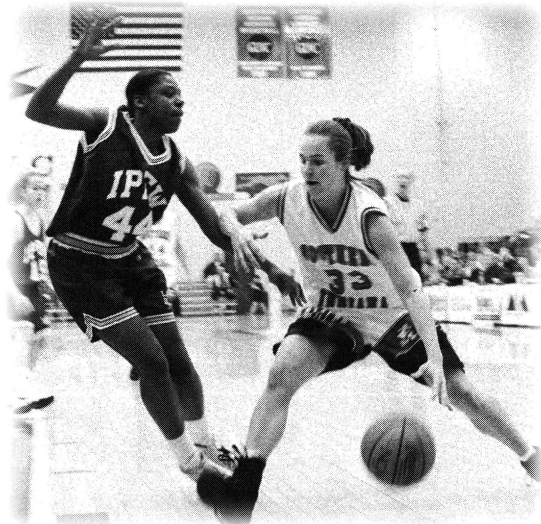

UNIVERSITY OF

1997-98 WOMEN'S BASKETBALL MEDIA GUIDE

SOUTHERN
INDIANA

NCAA II TOURNAMENT
1995 1996 1997

NCAA ELITE EIGHT
1997

GLVC CHAMPIONS
1995 1997

UNIVERSITY OF SOUTHERN INDIANA 1997-98 WOMEN'S BASKETBALL

Great Lakes Valley Conference Tournament

Tue., February 24 (First Round)

Fri., February 27-Sat., February 28 (Finals)

Site: To Be Determined

NCAA Division II Tournament

Thu., March 5-Sat., March 8: Great Lakes Regional

In 1997-98, the Lady Screaming Eagles of the University of Southern Indiana have only one goal on their minds: return and finish the job.

The best season since women's basketball became a varsity sport in 1975, the Lady Eagles went 30-2 overall, winning 29 straight; 20-0 Great Lakes Valley Conference, capturing their second league title in three seasons and their first outright title; and winning the Great Lakes Regional Championship. With all of these accomplishments, the team's new goal is to win the national championship.

The 29-game winning streak was stopped in the NCAA Division II National Championship Game, ending an incredible run which saw the Lady Eagles go undefeated in the months of December, January, and March.