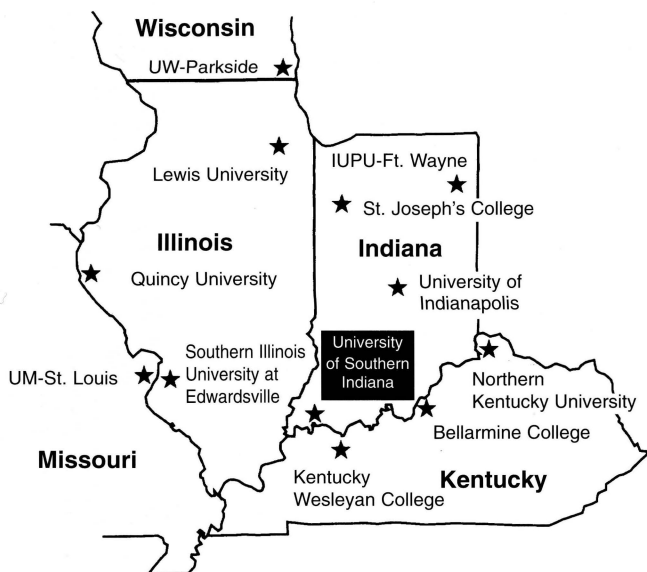

*-GREAT LAKES VALLEY CONFERENCE GAMES; #USI HOLIDAY INN CLASSIC; INCAA TOURNAMENT

LADY SCREAMING EAGLES

1997-98 GLVC FINAL RESULTS

	GLVC	.PCT	OVERALL	PCT
SOUTHERN INDIANA	20- 0	1.000	30- 2	.938
Bellamine	15- 5	.750	20- 8	.714
SIU-Edwardsville	14- 6	.700	19- 8	.703
Northern Kentucky	14- 6	.700	17-10	.629
Saint Joseph's	11- 9	.550	13-14	.481
Lewis	9-11	.450	16-11	.592
Wisconsin-Parkside	9-11	.450	12-15	.444
Indiana/Purdue Ft. Wayne	8-12	.400	11-16	.407
Kentucky Wesleyan	7-13	.350	11-16	.407
Indianapolis	7-13	.350	11-16	.407
Quincy	4-16	.200	8-19	.296
Missouri-St. Louis	2-18	.100	5-22	.185