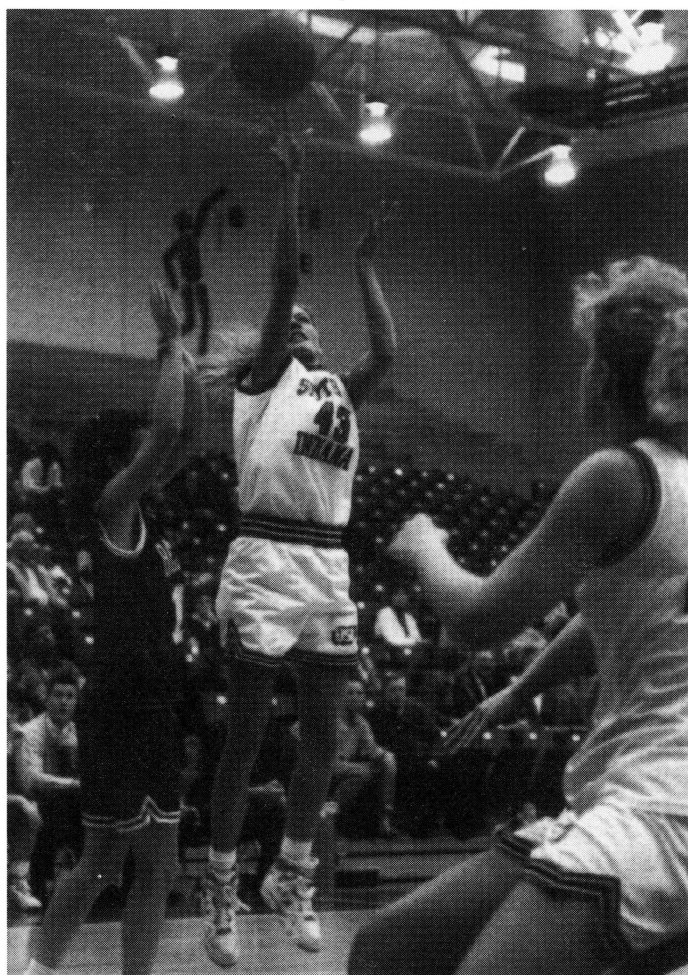

TABLE OF CONTENTS

1992-93 Women's Basketball Outlook.....2
Women's Basketball Coaching Staff.....3-4
Women's Basketball Team Photo.....5
1992-93 Women's Basketball Roster.....5
1992-93 Screaming Eagles.....6-10
1992-93 Women's Basketball Opponents.....11
1991-92 Statistics and Results.....12
1991-92 GLVC Results.....12
Women's Basketball Record Book.....13
1975-92 Women's Basketball Series Records.....14
All-Time Coaching Records.....14
Women's Basketball Individual Honors.....14
USI Athletic Staff.....MS *
USI Quick Facts.....MS *
USI Media Outlets.....MS *
Behind the Scenes.....MS *
About USI.....MS *
Majors at USI.....MS *
The Physical Activities Center.....MS *

* Middle Section

1992-93 WOMEN'S BASKETBALL SCHEDULE

DATE	OPPONENT	TIME
FRI., NOV. 20	LOUISVILLE-LEXINGTON ALL-STARS (EXHIBITION)	7:30 P.M.
Sun., Nov. 22	SIU-Edwardsville	2:00 p.m.
MON., NOV. 23	DAVID LIPSCOMB	7:30 P.M.
Tue., Dec. 1	Southeast Missouri	5:15 p.m.
Fri., Dec. 4	Lady Metro Classic	6:00 p.m. & 8:00 p.m.
Sat., Dec. 5	Lady Metro Classic	1:00 p.m. & 3:00 p.m.
Fri., Dec. 11	Alaska-Anchorage	7:30 p.m.
Sat., Dec. 12	Alaska-Anchorage	7:30 p.m.
Mon., Dec. 14	Alaska-Fairbanks	7:00 p.m.
Tue., Dec. 15	Alaska-Fairbanks	7:00 p.m.
TUE., DEC. 29	IUPUI-INDIANAPOLIS	1:00 P.M.
SAT., JAN. 2	KENTUCKY WESLEYAN*	5:15 P.M.
THU., JAN. 7	ASHLAND*	5:15 P.M.
SAT., JAN. 9	IPFW*	2:00 P.M.
MON., JAN. 11	SIU-EDWARDSVILLE	7:30 P.M.
Thu., Jan. 14	Kentucky State*	5:15 p.m.
Sat., Jan. 16	Bellarmine*	6:00 p.m.
THU., JAN. 21	ST. JOSEPH'S*	5:15 P.M.
SAT., JAN. 23	LEWIS*	5:15 P.M.
THU., Jan. 28	Northern Kentucky*	5:15 p.m.
Sat., Jan. 30	Indianapolis*	5:15 p.m.
Thu., Feb. 4	IPFW*	6:00 p.m.
Sat., Feb. 6	Ashland*	1:00 p.m.
THU., FEB. 11	BELLARMINE*	5:15 P.M.
SAT., FEB. 13	KENTUCKY STATE*	5:15 P.M.
Thu., Feb. 18	Lewis*	5:15 p.m.
Sat., Feb. 20	St. Joseph's*	5:15 p.m.
THU., FEB. 25	INDIANAPOLIS	5:15 P.M.
SAT., FEB. 27	NORTHERN KENTUCKY	5:15 P.M.
Wed., Mar. 3	Middle Tenn. State	7:00 p.m.
Sat., Mar. 6	Kentucky Wesleyan	5:15 p.m.

* GLVC GAMES
HOME GAMES IN CAPS AND BOLD

Junior Forward Sheri Kaiser