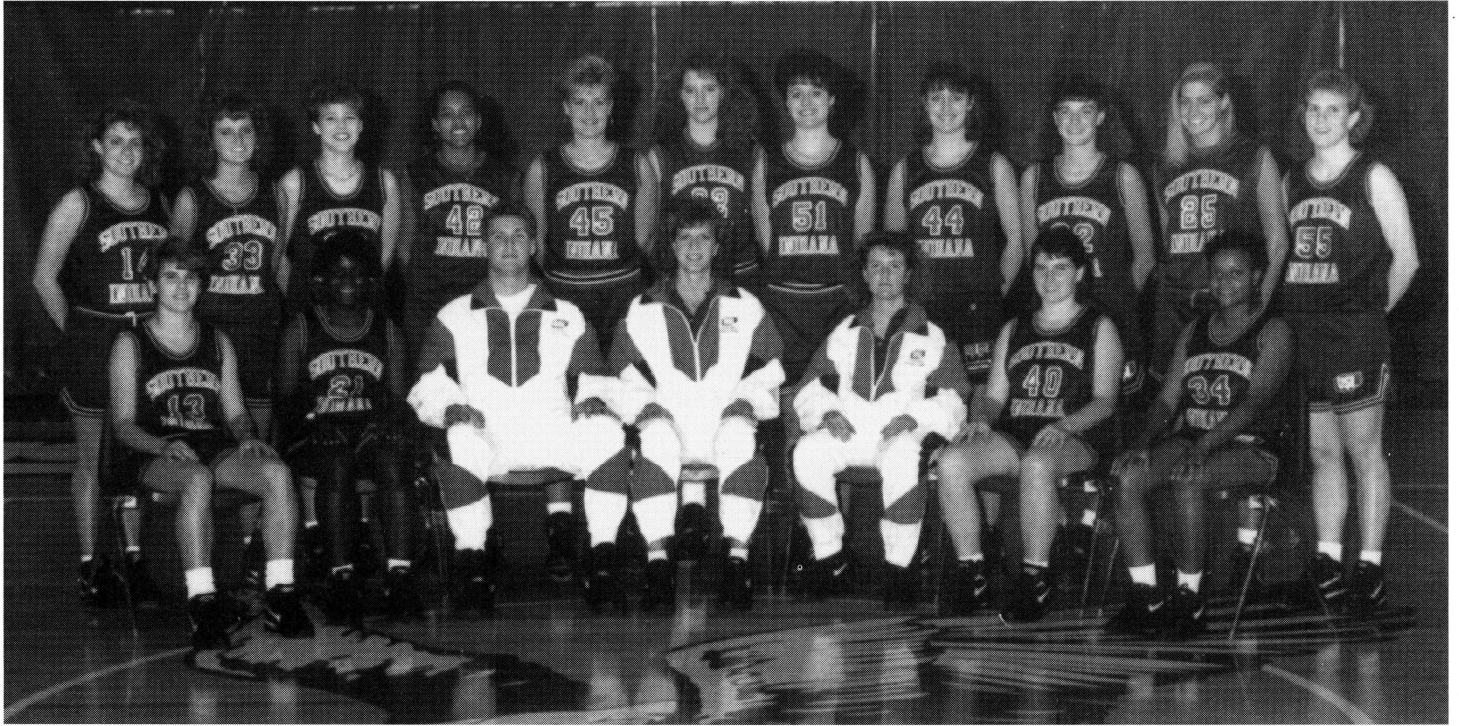

1 9 9 2 — 9 3

Lady Screaming Eagles

NO.	NAME	POS.	CL.	HT.	HOMETOWN	(H.S.)
11	Deb Pope	F	Fr.	5-11	Maroa, Ill.	(Maroa-Forsyth)
13	Glenna Bower	G	So.	5-7	Nabb, Ind.	(New Washington)
14	Laura Perek	G	Jr.	5-6	Burr Ridge, Ill.	(Lyons)
21	Lisa Wells	G	Jr.	5-5	Chicago Heights, Ill.	(Bloom)
22	Danielle Slaughter	F	So.	5-9	Henderson, Ky.	(Henderson County)
23	Missy Hart	G	So.	5-5	Evansville, Ind.	(Reitz)
25	Sheri Kaiser	F	Jr.	5-10	Corydon, Ind.	(North Harrison)
32	Mary Darlage	C	Fr.	6-2	Brownstown, Ind.	(Seymour)
33	Stacey Roby	G	Fr.	5-7	Owensboro, Ky.	(Catholic)
34	Charlene Tinner	G	Sr.	5-4	Evansville, Ind.	(Bosse)
42	Michelle Scott	F	Fr.	5-10	Evansville, Ind.	(Bosse)
44	Jeanette Elkin	F	Jr.	5-11	Richmond, Ky.	(Madison Central)
45	Kathy Lauck	C	Jr.	5-11	Indianapolis, Ind.	(Roncalli)
51	Annette Elkin	F	Jr.	5-11	Richmond, Ky.	(Madison Central)

HEAD COACH: Chancellor Dugan

ASSISTANT COACH: Kelly Boyd

GRADUATE ASSISTANT COACH: Rick Stein